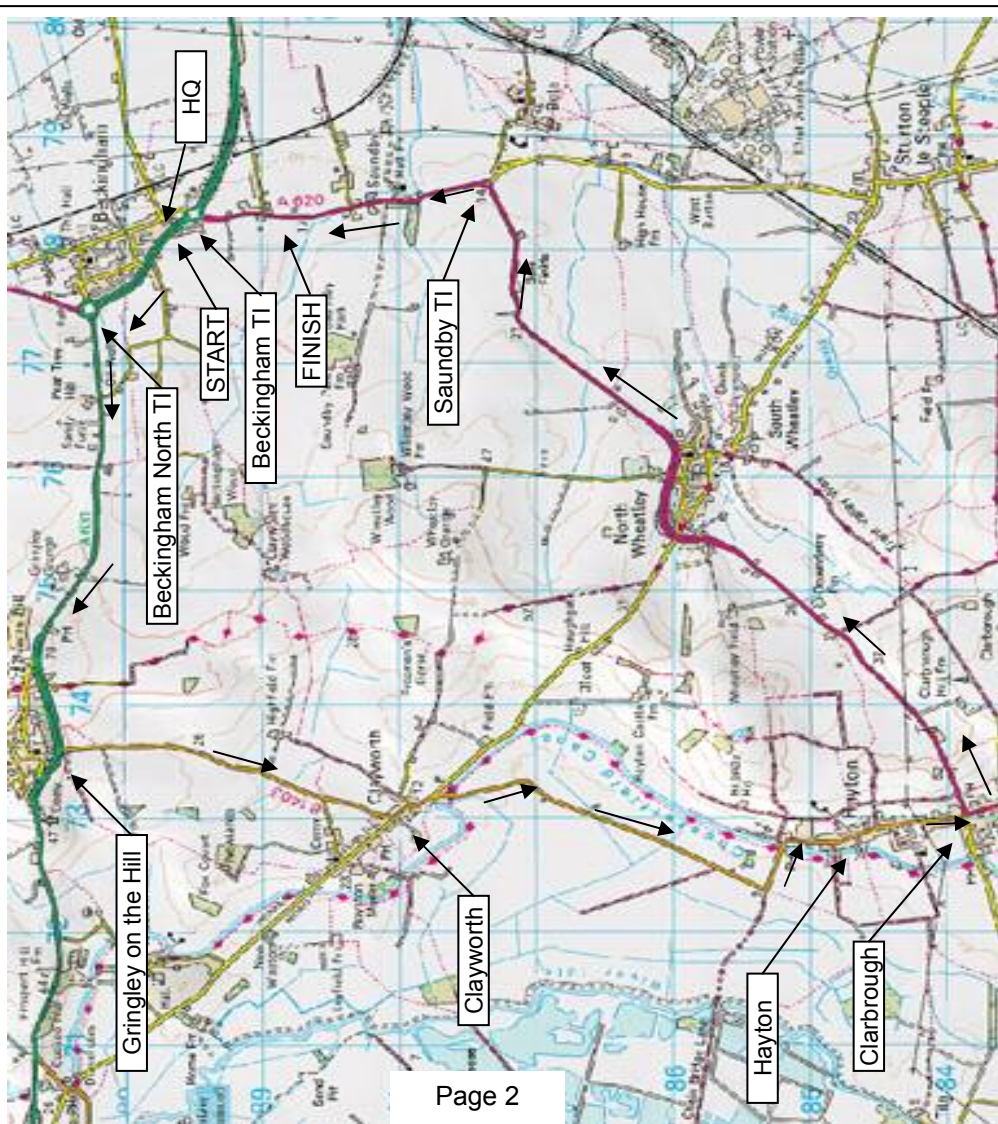

COURSE DETAILS

Start on A631 approx 100yds north of South Beckingham T.I.
(0.00Miles)
Proceed north on A631 to Beckingham North T.I.
(0.57 Miles)
Left on A631 to Gringley on the Hill
(3.06 Miles)
Left off A631 duel carriageway onto B1403 to Clayworth
(4.66 Miles)
Left at T junction (Riders must stop and give way)
Continue on B1403 to Hayton and on to the junction with A620 at Clarbrough
(7.70Miles)
Left on A620 up Clarbrough Hill (6%)
Continue on A620 thro North Wheatley to Bole T. I.
(12.11 Miles)
Left on A620 thro Saundby to finish north of village approx 100yds before village boundary sign
(12.95Miles)

1 lap 12.95miles
2 lap 26.55miles

VETERANS – 1 LAP

No	Name	Club	Start Time	Time Lap 1	Target Time	Target + or -	Cat	Age
32	Giles White	Sherwood CC	9:32		0.32.59		V	42
33	Peter Gage	Manx Road Club	9:33		0.34.43		V	49
34	John Maughan	Doncaster Wheelers	9:34		0.37.05		V	58
35	Ray Mason	Rutland CC	9:35		0.34.13		V	47
36	Gary Brown	Equipe Velo Ecosse	9:36		0.32.44		V	41
37	Martin Oliver	Doncaster Wheelers	9:37		0.34.58		V	50
38	David Lund	Adept Precision RT	9:38		0.32.59		V	42
39	Jim Boyle	Boston Wheelers CC	9:39		0.32.59		V	42
41	John Woodburn	Maidenhead & Dist CC	9:41		0.40.29		V	70
43	Graham Rushworth	Team Swift allsports	9:43		0.34.43		V	49
45	Ian Dalton	Cherry Valley RC	9:45		0.32.44		V	41
47	Nigel White	Sherwood CC	9:47		0.33.28		V	44
49	Dave Dent	Wightlink Offshore RT	9:49		0.33.13		V	43

JUNIORS – 1 LAP

No	Name	Club	Start Time	Time Lap 1	Cat	Age
50	Adam Oliver	Doncaster Wheelers	9:50		J	14
51	Dean Fuller	Camel Valley C & TT	9:51		J	14
52	Alex Wallis	Doncaster Wheelers	9:52		J	15
54	Tom Yeatman	www.agiskoviner.com	9:54		J	16

WOMEN – 1 LAP

No	Name	Club	Start Time	Time Lap 1	Target Time	Target + or -	Cat	Age
55	Miss Janet Hassall	Birkenhead North End	9:55				W	35
56	Miss Emilie Fisher	XRT Elmy Cycles	9:56				W	26
57	Miss Jessica Wilson-Young	Edinburgh RC	9:57				W	35
59	Avril Swan	MI Racing	9:59		0.34.28		WV	40
61	Miss Sarah Bailey	VC St Rahpael	10:01				W	29
63	Ms Julia Shaw	GS Strada	10:03		0.34.43		WV	41