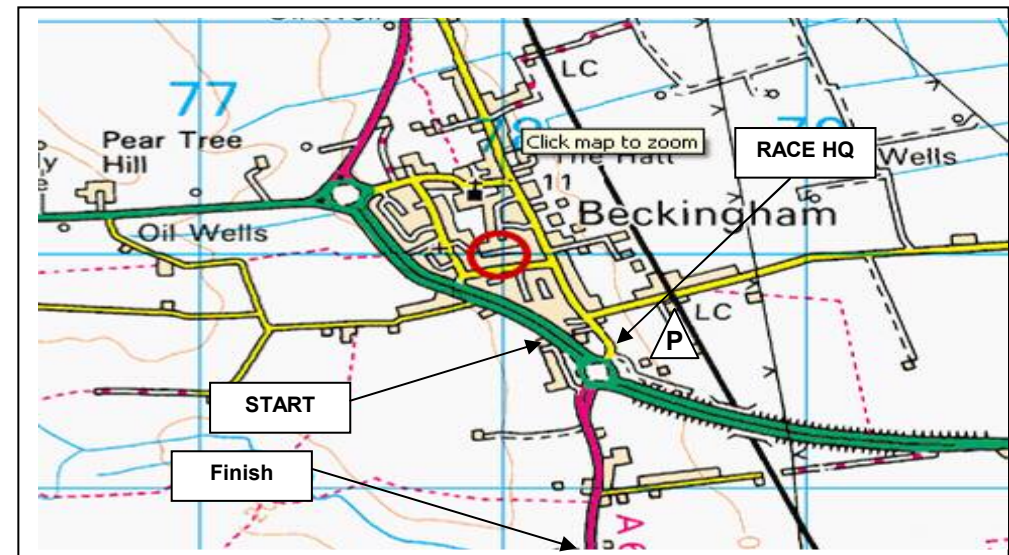

DIRECTIONS TO EVENT H.Q

Event HQ: Beckingham village Hall
Directions from A1 North or South
Leave A1 at Ranby, Notts and Join A620
Follow signs for Retford (Ranby Prison on Left)
At first mini roundabout straight on. At second mini roundabout straight on.
At third roundabout take 3rd exit signed Gainsborough A620
Continue on A620 through Welham and Clarborough and North Wheatley.
Continue on A620 to Bole corner T.I. where left thro Saundby.
Continue on A620 to Beckingham T.I. the event HQ is across the island on the right

CAR PARKING

- Do Not park on the road through the village or in the start lay-by
- Car parking is available at the event HQ .
- Do not obstruct the course with cars.

Please Note:
Revised START, FINISH and change of HQ from previous years events.

Videos of the course with commentary are available on-line at:
www.DoncasterWheelers.info/RudyProject_013C_Course.htm